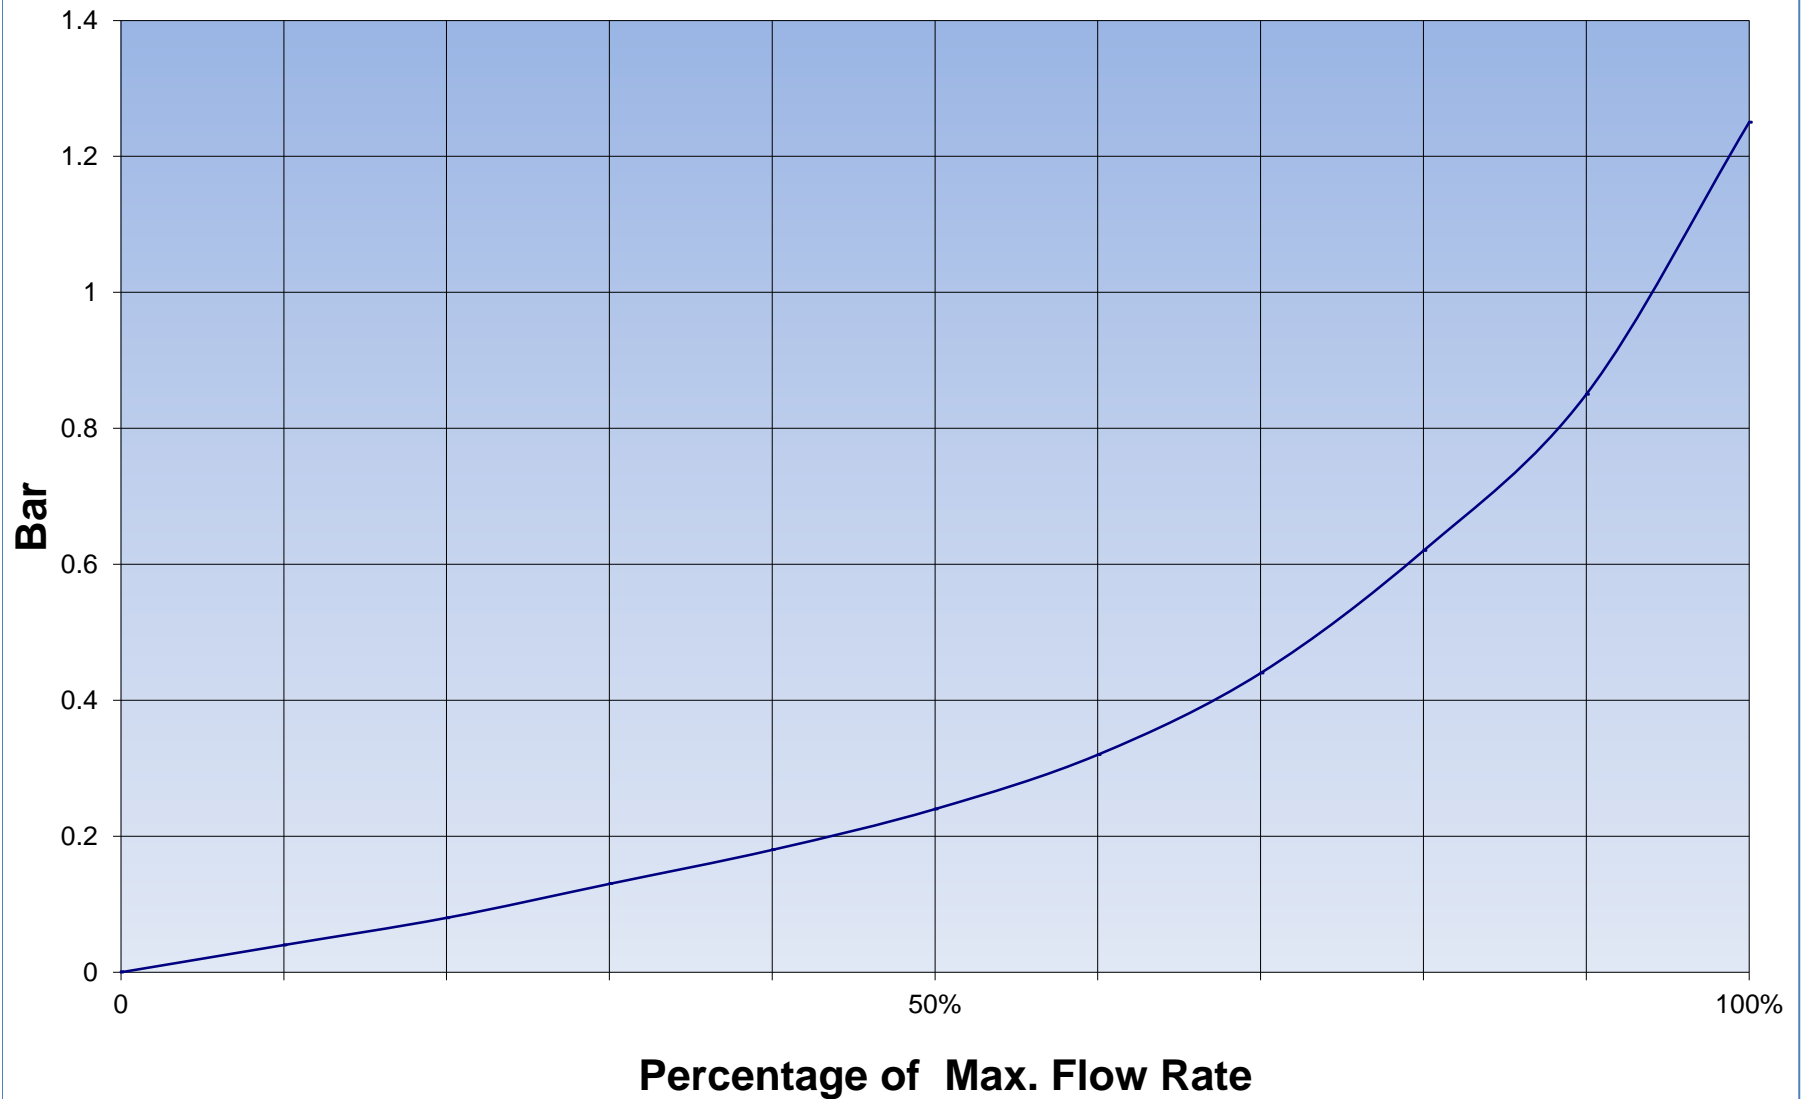

Pressure Drop IR-Opflow Type 2

JLC International
Phone: 215-340-2650
Fax: 215-340-3670

948 Lenape Drive Town Center, New Britain, PA 18901
jlcusa@jlcinternational.com
www.jlcinternational.com