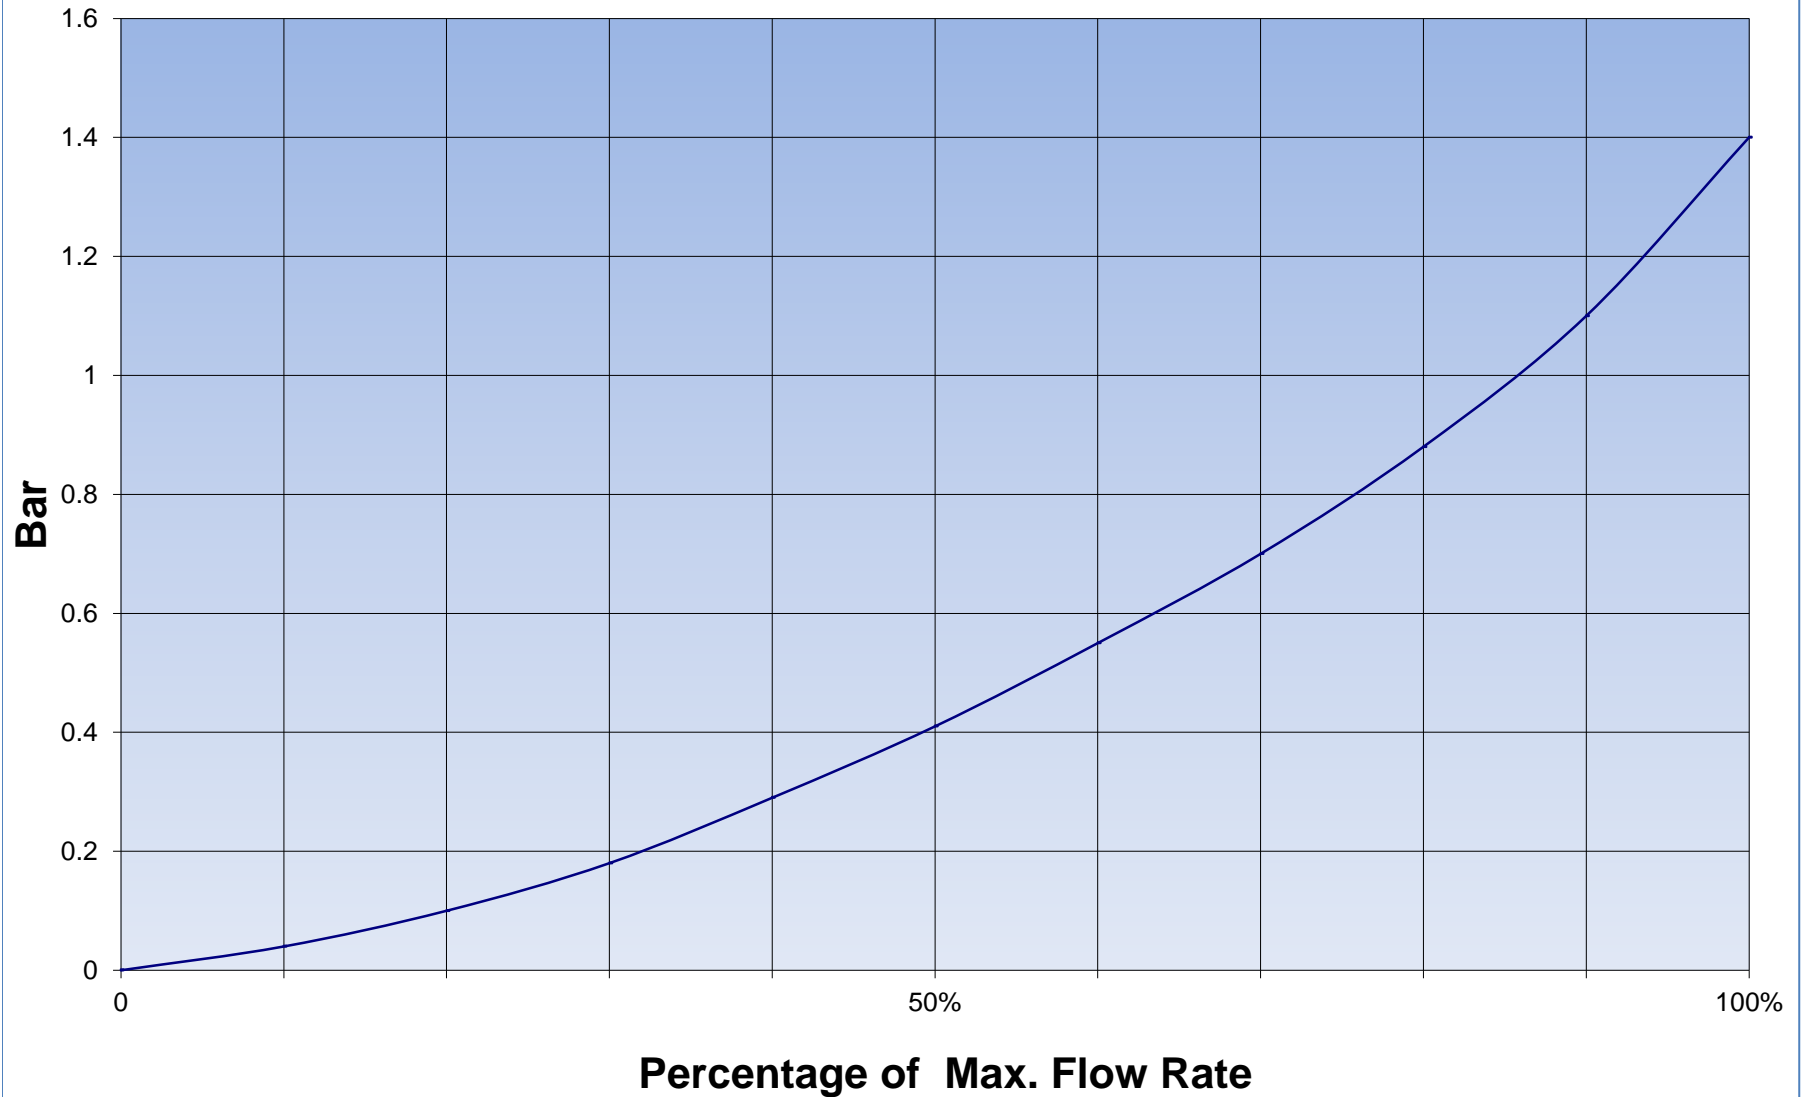

Pressure Drop IR-Opflow Type 3

JLC International
Phone: 215-340-2650
Fax: 215-340-3670

948 Lenape Drive Town Center, New Britain, PA 18901
jlcusa@jlcinternational.com
www.jlcinternational.com