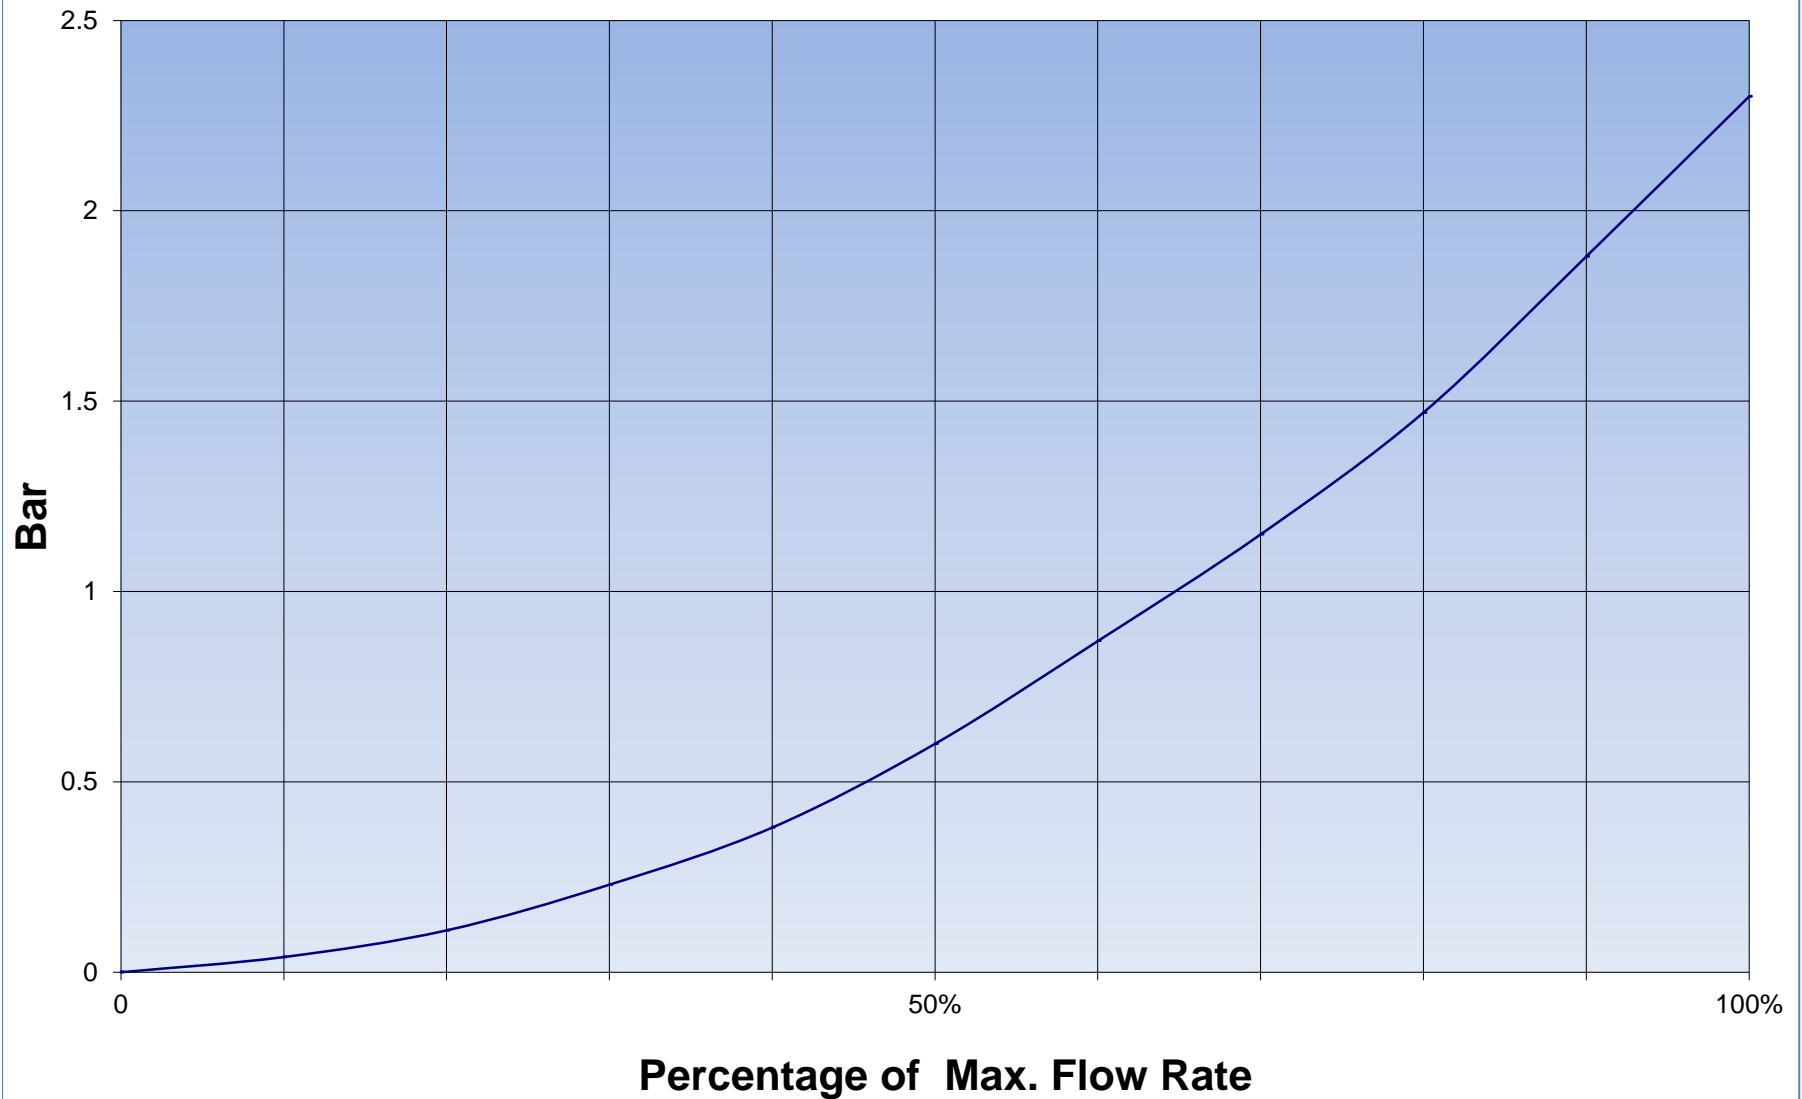

Pressure Drop IR-Opflow Type 4

JLC International
Phone: 215-340-2650
Fax: 215-340-3670

948 Lenape Drive Town Center, New Britain, PA 18901
jlcusa@jlcinternational.com
www.jlcinternational.com